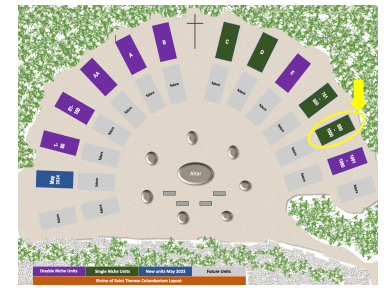

The unit contains SINGLE NICHES only. The interior dimensions are – 9"x9"x9" – Please select an urn that will fit into the space.

March 11, 2025

Shrine of St. Therese Columbarium Single Niche Unit 941-1000

This side contains Niches 941 – 1000 Top 4 rows \$3100 - Bottom 2 rows \$2800

When facing the Cross this Columbarium Unit is the fifth from the center to your right.

This side faces double niche unit 1001-1080.

941	942	943	944	945	946	947	948	949	950 Linda Ann Christina Allen
TAN	STRATY								
951 Isley Helen \$3100	952	953	954	955	956	957	958	959	960
961 \$3100	962	963	964	965	966	967	968	969	970
971 \$3100	972	973	972	975	976	977	978	979	980
981 \$2800	982	983	984	985	986	987	988	989	990
991 \$2800	992	993	994	995	996	997	998	999	1000

The unit contains SINGLE NICHES only. The interior dimensions are – 9”x9”x9” – Please select an urn that will fit into the space.

March 11, 2025

The unit contains SINGLE NICHES only. The interior dimensions are – 9”x9”x9” – Please select an urn that will fit into the space.