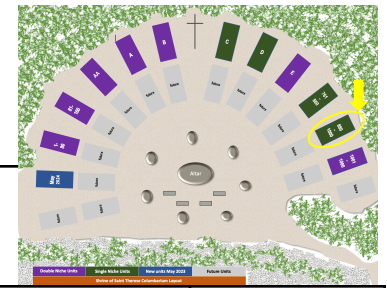

The National Shrine of St. Therese Columbarium 881-1000

This side contains Niches 881 – 940 Top 4 rows \$3100 - Bottom 2 rows \$2800

When facing the Cross this Columbarium Unit is the fifth from the center to your right..

This side faces single niche unit 761-880

881 Owens Dorothea	882	883	884	885	886	887	888	889	890 Epperson Karin
891 \$3100	892	893	894	895	896	897	898	899	900 Epperson Sherry
901 \$3100	902	903	904	905	906	907	908	909	910
911 \$3100	912	913	914	915	916	917	918	919	920
921 \$2800	922	923	924	925	926	927	928	929	930
931 \$2800	932	933	834	935	936	937	938	939	940

The unit contains SINGLE NICHES only. The interior dimensions are – 9"x9"x9" – Please select an urn that will fit into the space.

March 11, 2025

Shrine of St. Therese Columbarium Single Niche Unit 941-1000

The unit contains SINGLE NICHES only. The interior dimensions are – 9”x9”x9” – Please select an urn that will fit into the space.

March 11, 2025

The unit contains SINGLE NICHES only. The interior dimensions are – 9”x9”x9” – Please select an urn that will fit into the space.