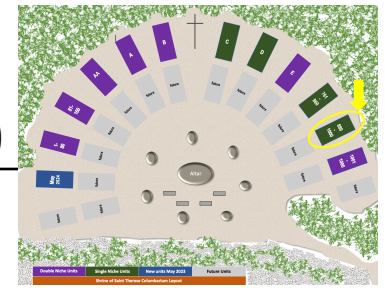

This side faces single niche unit 761-880

881 Owens Dorothea	882	883	884	885	886	887	888	889	890 Epperson Karin
891 \$3100	892	893	894	895	896	897	898	899	900 Epperson Sherry
901 \$3100	902	903	904	905	906	907	908	909	910
911 \$3100	912	913	914	915	916	917	918	919	920
921 \$2800	922	923	924	925	926	927	928	929	930
931 \$2800	932	933	834	935	936	937	938	939	940

The unit contains SINGLE NICHES only. The interior dimensions are – 9"x9"x9" – Please select an urn that will fit into the space.

March 11, 2025

Shrine of St. Therese Columbarium Single Niche Unit 941-1000

This side contains Niches 941 – 1000 Top 4 rows \$3100 - Bottom 2 rows \$2800

When facing the Cross this Columbarium Unit is the fifth from the center to your right.

This side faces double niche unit 1001-1080.

The unit contains SINGLE NICHES only. The interior dimensions are – 9”x9”x9” – Please select an urn that will fit into the space.

March 11, 2025

The unit contains SINGLE NICHES only. The interior dimensions are – 9”x9”x9” – Please select an urn that will fit into the space.