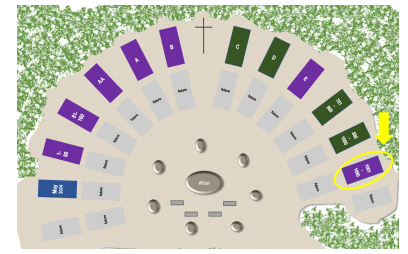

February 26, 2025

The Shrine Columbarium Double Niches 1001-1080

When facing the Cross this unit is the farthest to the right.
 This side contains niches 1001-1040 and faces single niches 941-1000

1001 \$5900	1002	1003	1004	1005	1006	1007	1008
1009 \$5900	1010	1011	1012	1013	1014	1015	1016 Corcoran
1017 \$5900	1018	1019	1020	1021	1022	1023	1024
1025 \$5500	1026	1027	1028	1029	1030	1031	1032
1033 \$5500	1034	1035	1036	1037	1038	1039	1040

Column A contains only DOUBLE NICHES – 11.75"x11.75"x11.75" – please select urns so that 2 will fit into the space.

February 26, 2025

The Shrine Columbarium Double Niches 1001-1080

When facing the Cross this unit is the farthest to the right.
This side contains niches 1041-1080 and, at this time, faces the trees.

1041 TAYLOR	1042	1043	1044	1045	1046	1047 PLATT	1048 DECKER
1049 \$5900	1050	1051	1052	1053	1054	1055	1056
1057 \$5900	1058	1059	1060	1061	1062	1063	1064
1065 \$5500	1066	1067	1068	1069	1070	1071	1072
1073 \$5500	1074	1075	1076	1077	1078	1079	1080

Column A contains only DOUBLE NICHES – 11.75"x11.75"x11.75" – please select urns so that 2 will fit into the space.