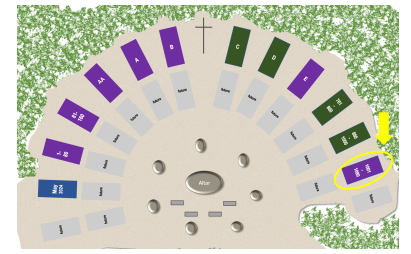

February 26, 2025

The Shrine Columbarium Double Niches 1001-1080

When facing the Cross this unit is the farthest to the right.
 This side contains niches 1001-1040 and faces single niches 941-1000

1001 \$5900	1002	1003	1004	1005	1006	1007	1008
1009 \$5900	1010	1011	1012	1013	1014	1015	1016 Corcoran
1017 \$5900	1018	1019	1020	1021	1022	1023	1024
1025 \$5500	1026	1027	1028	1029	1030	1031	1032
1033 \$5500	1034	1035	1036	1037	1038	1039	1040

Column A contains only DOUBLE NICHES – 11.75"x11.75"x11.75" – please select urns so that 2 will fit into the space.

February 26, 2025

The Shrine Columbarium Double Niches 1001-1080

When facing the Cross this unit is the farthest to the right.
This side contains niches 1041-1080 and, at this time, faces the trees.

1041 TAYLOR	1042	1043	1044	1045	1046	1047 PLATT	1048 DECKER
1049 \$5900	1050	1051	1052	1053	1054	1055	1056
1057 \$5900	1058	1059	1060	1061	1062	1063	1064
1065 \$5500	1066	1067	1068	1069	1070	1071	1072
1073 \$5500	1074	1075	1076	1077	1078	1079	1080

Column A contains only DOUBLE NICHES – 11.75"x11.75"x11.75" – please select urns so that 2 will fit into the space.