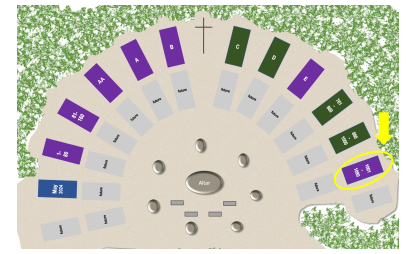

## The Shrine Columbarium Double Niches 1001-1080

When facing the Cross this unit is the farthest to the right.  
This side contains niches 1001-1040 and faces single niches 941-1000

1001 \$5900	1002	1003	1004	1005	1006	1007	1008
1009 \$5900	1010	1011	1012	1013	1014	1015	1016 Corcoran
1017 \$5900	1018	1019	1020	1021	1022	1023	1024
1025 \$5500	1026	1027	1028	1029	1030	1031	1032
1033 \$5500	1034	1035	1036	1037	1038	1039	1040

Column A contains only DOUBLE NICHES – 11.75"x11.75"x11.75" – please select urns so that 2 will fit into the space.

February 14, 2025

## The Shrine Columbarium Double Niches 1001-1080

When facing the Cross this unit is the farthest to the right.  
This side contains niches 1041-1080 and, at this time, faces the trees.

1041 TAYLOR	1042	1043	1044	1045	1046	1047	1048 DECKER
1049 \$5900	1050	1051	1052	1053	1054	1055	1056
1057 \$5900	1058	1059	1060	1061	1062	1063	1064
1065 \$5500	1066	1067	1068	1069	1070	1071	1072
1073 \$5500	1074	1075	1076	1077	1078	1079	1080

Column A contains only DOUBLE NICHES – 11.75"x11.75"x11.75" – please select urns so that 2 will fit into the space.