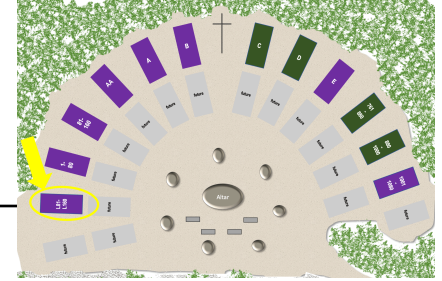

## The Shrine Columbarium Double Niches L81-L160

When facing the Cross this unit is the farthest to the left at this time.  
 This side contains niches L81-L120 and faces double niches 01-40

|   |                                    |                                      |                 |                 |                 |                 |                 |
|---|------------------------------------|--------------------------------------|-----------------|-----------------|-----------------|-----------------|-----------------|
| L81<br><b>AKIYAMA</b><br>Alan               | L82<br>\$5,900                     | L83<br>\$5,900                       | L84<br>\$5,900  | L85<br>\$5,900  | L86<br>\$5,900  | L87<br>\$5,900  | L88<br>\$5,900  |
| L89<br><b>Triplette</b><br>Nellie & Woodrow | L90<br><b>Triplette</b><br>Susan   | L91<br><b>HOULIHAN</b>               | L92<br>\$5,900  | L93<br>\$5,900  | L94<br>\$5,900  | L95<br>\$5,900  | L96<br>\$5,900  |
| L97<br><b>Triplette</b><br>Jim & Jackie     | L98<br><b>Triplette</b><br>Michael | L99<br><b>Arehart</b><br>Lisa & Scot | L100<br>\$5,900 | L101<br>\$5,900 | L102<br>\$5,900 | L103<br>\$5,900 | L104<br>\$5,900 |
| L105<br><b>Burgett</b><br>Tami & Bill       | L106<br>\$5,500                    | L107<br>\$5,500                      | L108<br>\$5,500 | L109<br>\$5,500 | L110<br>\$5,500 | L111<br>\$5,500 | L112<br>\$5,500 |
| L113<br>\$5,500                             | L114<br>\$5,500                    | L115<br>\$5,500                      | L116<br>\$5,500 | L117<br>\$5,500 | L118<br>\$5,500 | L119<br>\$5,500 | L120<br>\$5,500 |

Column A contains only DOUBLE NICHES – 11.5”x11.5”x11.5” – please select urns so that 2 will fit into the space.

January 30, 2025