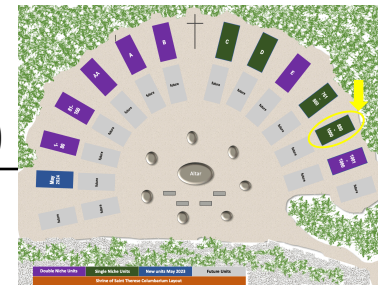

This side faces single niche unit 761-880

881 \$3100	882	883	884	885	886	887	888	889	890 Epperson Karin
891 \$3100	892	893	894	895	896	897	898	899	900 Epperson Sherry
901 \$3100	902	903	904	905	906	907	908	909	910
911 \$3100	912	913	914	915	916	917	918	919	920
921 \$2800	922	923	924	925	926	927	928	929	930
931 \$2800	932	933	834	935	936	937	938	939	940

The unit contains SINGLE NICHES only. The interior dimensions are – 9"x9"x9" – Please select an urn that will fit into the space.

Shrine of St. Therese Columbarium Single Niche Unit 941-1000

This side contains Niches 941 – 1000 Top 4 rows \$3100 - Bottom 2 rows \$2800

When facing the Cross this Columbarium Unit is the fifth from the center to your right.

This side faces double niche unit 1001-1080.

941 TAN	942 STRATY	943	944	945	946	947	948	949	950
951 Isley Helen \$3100	952	953	954	955	956	957	958	959	960
961 \$3100	962	963	964	965	966	967	968	969	970
971 \$3100	972	973	972	975	976	977	978	979	980
981 \$2800	982	983	984	985	986	987	988	989	990
991 \$2800	992	993	994	995	996	997	998	999	1000

The unit contains SINGLE NICHES only. The interior dimensions are – 9”x9”x9” – Please select an urn that will fit into the space.

November 15, 2024

The unit contains SINGLE NICHES only. The interior dimensions are – 9”x9”x9” – Please select an urn that will fit into the space.