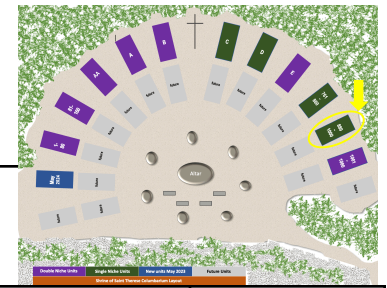

The National Shrine of St. Therese Columbarium 881-1000

This side contains Niches 881 – 940 Top 4 rows \$3100 - Bottom 2 rows \$2800

When facing the Cross this Columbarium Unit is the fifth from the center to your right..

This side faces single niche unit 761-880

881 \$3100	882	883	884	885	886	887	888	889	890 Epperson Karin
891 \$3100	892	893	894	895	896	897	898	899	900 Epperson Sherry
901 \$3100	902	903	904	905	906	907	908	909	910
911 \$3100	912	913	914	915	916	917	918	919	920
921 \$2800	922	923	924	925	926	927	928	929	930
931 \$2800	932	933	834	935	936	937	938	939	940

The unit contains SINGLE NICHES only. The interior dimensions are – 9"x9"x9" – Please select an urn that will fit into the space.

Shrine of St. Therese Columbarium Single Niche Unit 941-1000

This side contains Niches 941 – 1000 Top 4 rows \$3100 - Bottom 2 rows \$2800

The unit contains SINGLE NICHES only. The interior dimensions are – 9”x9”x9” – Please select an urn that will fit into the space.

November 15, 2024

The unit contains SINGLE NICHES only. The interior dimensions are – 9”x9”x9” – Please select an urn that will fit into the space.