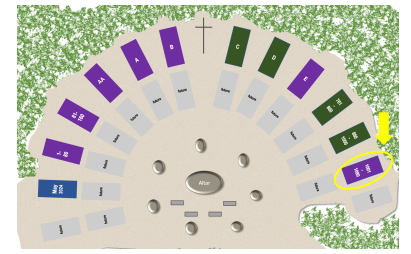

November 15, 2024

The Shrine Columbarium Double Niches 1001-1080

When facing the Cross this unit is the farthest to the right.
 This side contains niches 1001-1040 and faces single niches 941-1000

1001 \$5900	1002	1003	1004	1005	1006	1007	1008
1009 \$5900	1010	1011	1012	1013	1014	1015	1016 Corcoran
1017 \$5900	1018	1019	1020	1021	1022	1023	1024
1025 \$5500	1026	1027	1028	1029	1030	1031	1032
1033 \$5500	1034	1035	1036	1037	1038	1039	1040

Column A contains only DOUBLE NICHES – 11.75"x11.75"x11.75" – please select urns so that 2 will fit into the space.

November 15, 2024

The Shrine Columbarium Double Niches 1001-1080

When facing the Cross this unit is the farthest to the right.
This side contains niches 1041-1080 and, at this time, faces the trees.

1041 TAYLOR	1042	1043	1044	1045	1046	1047	1048
1049 \$5900	1050	1051	1052	1053	1054	1055	1056
1057 \$5900	1058	1059	1060	1061	1062	1063	1064
1065 \$5500	1066	1067	1068	1069	1070	1071	1072
1073 \$5500	1074	1075	1076	1077	1078	1079	1080

Column A contains only DOUBLE NICHES – 11.75"x11.75"x11.75" – please select urns so that 2 will fit into the space.