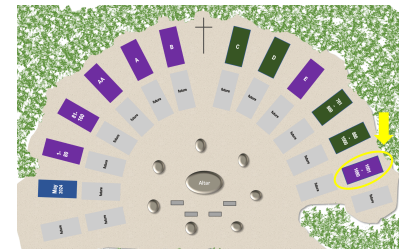

November 15, 2024

The Shrine Columbarium Double Niches 1001-1080

When facing the Cross this unit is the farthest to the right.
 This side contains niches 1001-1040 and faces single niches 941-1000

1001 \$5900	1002	1003	1004	1005	1006	1007	1008
1009 \$5900	1010	1011	1012	1013	1014	1015	1016 Corcoran
1017 \$5900	1018	1019	1020	1021	1022	1023	1024
1025 \$5500	1026	1027	1028	1029	1030	1031	1032
1033 \$5500	1034	1035	1036	1037	1038	1039	1040

Column A contains only DOUBLE NICHES – 11.75"x11.75"x11.75" – please select urns so that 2 will fit into the space.

November 15, 2024

The Shrine Columbarium Double Niches 1001-1080

When facing the Cross this unit is the farthest to the right.
This side contains niches 1041-1080 and, at this time, faces the trees.

1041 TAYLOR	1042	1043	1044	1045	1046	1047	1048
1049 \$5900	1050	1051	1052	1053	1054	1055	1056
1057 \$5900	1058	1059	1060	1061	1062	1063	1064
1065 \$5500	1066	1067	1068	1069	1070	1071	1072
1073 \$5500	1074	1075	1076	1077	1078	1079	1080

Column A contains only DOUBLE NICHES – 11.75"x11.75"x11.75" – please select urns so that 2 will fit into the space.