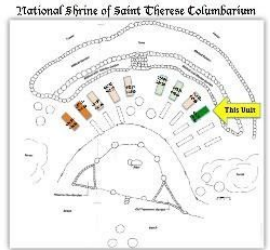

January 8, 2021

The National Shrine of St. Therese Columbarium

Single Niches 00761 – 00820

Top 4 rows \$2300 - Bottom 2 rows \$2050

When facing the Cross this Columbarium Unit is the last unit on the right at this time.

There will be two additional units placed to the right of this unit at a future date.

00761	00762	00763	00764	00765	00766	00767	00768	00769	00770
Needham Charles *								Jeff Scharff *	Ruth Estelle Kranovich *
00771	00772	00773	00774	00775	00776	00777	00778	00779	00780
Dorothy Norden *		George Alex Pleasants *		Roberts Irene Romero		Barbara Anne Bonner			Rice Wiedel Charlotte *
00781	00782	00783	00784	00785	00786	00787	00788	00789	00790
Wilmont Barbara Ann *									Kathryn Marie Satko *
00791	00792	00793	00794	00795	00796	00797	00798	00799	00800
00801	00802	00803	00804	00805	00806	00807	00808	00809	00810
			Hurlbut Darlene *	Hurlbut Samantha Delilah *	Hurlbut				
00811	00812	00813	00814	00815	00816	00817	00818	00819	00820

The unit contains SINGLE NICHES only. The interior dimensions are – 9"x9"x9" – Please select an urn that will fit into the space.

January 8, 2021

The National Shrine of St. Therese Columbarium

Single Niches 00821 - 00880