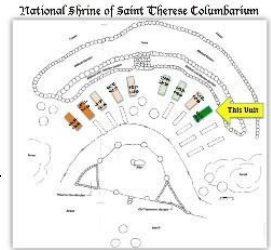

January 8, 2021

The National Shrine of St. Therese Columbarium

Single Niches 00761 – 00820

Top 4 rows \$2300 - Bottom 2 rows \$2050

When facing the Cross this Columbarium Unit is the last unit on the right at this time.

There will be two additional units placed to the right of this unit at a future date.

00761	00762	00763	00764	00765	00766	00767	00768	00769	00770
Needham Charles *								Jeff Scharff *	Ruth Estelle Kranovich *
00771	00772	00773	00774	00775	00776	00777	00778	00779	00780
Dorothy Norden *		George Alex Pleasants *		Roberts Irene Romero		Barbara Anne Bonner			Rice Wiedel Charlotte *
00781	00782	00783	00784	00785	00786	00787	00788	00789	00790
Wilmont Barbara Ann *									Kathryn Marie Satko *
00791	00792	00793	00794	00795	00796	00797	00798	00799	00800
00801	00802	00803	00804	00805	00806	00807	00808	00809	00810
			Hurlbut Darlene *	Hurlbut Samantha Delilah *	Hurlbut				
00811	00812	00813	00814	00815	00816	00817	00818	00819	00820

The unit contains SINGLE NICHES only. The interior dimensions are – 9"x9"x9" – Please select an urn that will fit into the space.

January 8, 2021

The National Shrine of St. Therese Columbarium

Single Niches 00821 - 00880