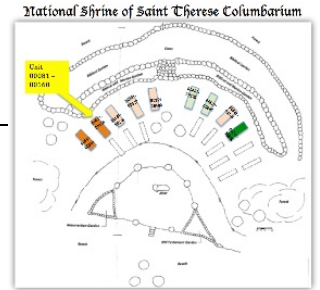

## National Shrine of St. Therese Columbarium

### Double Niches 00081 - 00120

Facing the Cross....this Columbarium Unit is the second unit in from the end on the left.

This side faces the last unit on the left.

\$4400	00081 Jim <b>Ayers</b>	00082	00083	00084 <b>Mitchell</b>	00085	00086	00087 <b>Spencer Thompson</b>	00088 <b>Peterson</b>
\$4400	00089 <b>Gianotti</b>	000090	00091	00092	00093	00094	00095	00096 Winston & Katherine <b>Smith</b>
\$4400	00097	00098	00099	00100	00101	00102	00103	00104 Richard & Paula <b>McCormick</b>
\$4100	00105	00106	00107	00108	00109	00110	00111	00112
\$4100	00113	00114	00115	00116	00117	00118	00119	00120

Column 00081-00120 contains only **DOUBLE NICHES** – 11”x11”x11” – please select urns so that 2 will fit into the space.

Column 00121-00160 contains only **DOUBLE NICHES** – 11”x11”x11” – please select urns so that 2 will fit into the space.