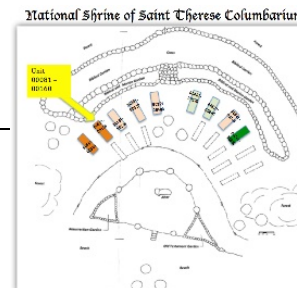

National Shrine of St. Therese Columbarium

Double Niches 00081 - 00120

Facing the Cross....this Columbarium Unit is the second unit in from the end on the left.

This side faces the last unit on the left.

Column 00081-00120 contains only **DOUBLE NICHES** – 11"x11"x11" – please select urns so that 2 will fit into the space.

National Shrine of St. Therese

Double Columbarium Niches 00121 - 00160

Facing the Cross....this Columbarium Unit is the second unit in from the end on the left.
This side faces the third unit in.

Column 00121-00160 contains only **DOUBLE NICHES** – 11”x11”x11” – please select urns so that 2 will fit into the space.