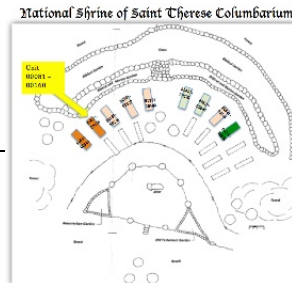

National Shrine of St. Therese Columbarium

Double Niches 00081 - 00120

Facing the Cross....this Columbarium Unit is the second unit in from the end on the left.

This side faces the last unit on the left.

Column 00081-00120 contains only **DOUBLE NICHES** – 11"x11"x11" – please select urns so that 2 will fit into the space.

National Shrine of St. Therese

Double Columbarium Niches 00121 - 00160

Facing the Cross....this Columbarium Unit is the second unit in from the end on the left.
This side faces the third unit in.

Column 00121-00160 contains only **DOUBLE NICHES** – 11”x11”x11” – please select urns so that 2 will fit into the space.