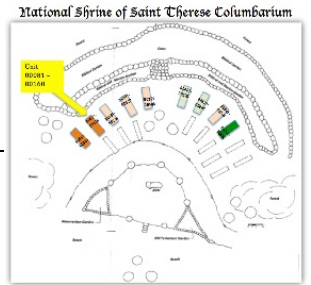

National Shrine of St. Therese Columbarium

Double Niches 00081 - 00120

Facing the Cross....this Columbarium Unit is the second unit in from the end on the left.
This side faces the last unit on the left.

Column 00081-00120 contains only **DOUBLE NICHES** – 11"x11"x11" – please select urns so that 2 will fit into the space.

National Shrine of St. Therese

Double Columbarium Niches 00121 - 00160

Facing the Cross....this Columbarium Unit is the second unit in from the end on the left.
This side faces the third unit in.

Column 00121-00160 contains only **DOUBLE NICHES** – 11”x11”x11” – please select urns so that 2 will fit into the space.