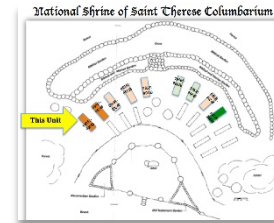

National Shrine of St. Therese

Double Columbarium Niches 00001 - 00040

Facing the Cross. This Columbarium Unit last unit on the left.
This side faces the woods.

\$4400	00001	00002	00003	00004	00005	00006	00007 Stredicke Patricia & Paul	00008
	00009	00010	00011 Maier- Tersteeg	00012	00013	00014	00015	00016
\$4400	00017	00018	00019	00020	00021	00022	00023	00024
\$4100	00025	00026	00027	00028	00029	00030	00031	00032
\$4100	00033	00034	00035	00036	00037	00038	00039	00040

Column 00001-00080 contains only **DOUBLE NICHES** – 11"x11"x11" – please select urns so that 2 will fit into the space.

National Shrine of St. Therese Double Columbarium Niches 00041 - 00080

Facing the Cross. This Columbarium Unit last unit on the left.
This side faces the second unit in.

Column 00001-00080 contains only **DOUBLE NICHES** – 11”x11”x11” – please select urns so that 2 will fit into the space.