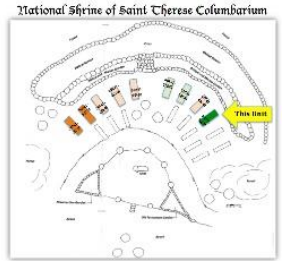

The National Shrine of St. Therese Columbarium

Single Niches 00821 - 00880

When facing the Cross this Columbarium Unit is the last unit on the right at this time.

There will be two additional units placed to the right of this unit at a future date.

	00821	00822	00823	00824	00825	00826	00827	00828	00829	00830
$2300 →										
$2300 →	00831 Joseph McCoy Walker	00832	00833	00834	00835	00836	00837	00838	00839	00840
$2300 →	00841 Mary- Claire Harris	00842	00843	00844	00845	00846	00847 Jere Walkush	00848	00849	00850
$2300 →	00851	00852	00853	00854	00855	00856	00857	00858	00859	00860
$2050 →	00861	00862	00863	00864	00865	00866	00867	00868	00869	00870
$2050 →	00871	00872	00873	00874	00875	00876	00877	00878	00879	00880

The unit contains SINGLE NICHEs only. The interior dimensions are – 9”x9”x9” – Please select an urn that will fit into the space.