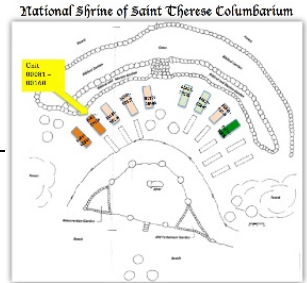

## National Shrine of St. Therese Columbarium

### Double Niches 00081 - 00120

Facing the Cross....this Columbarium Unit is the second unit in from the end on the left.  
This side faces the last unit on the left.

\$4400	00081	00082	00083	00084	00085	00086	00087 Carola Thompson	00088 Mike Peterson
\$4400	00089	00090	00091	00092	00093	00094	00095	00096
\$4400	00097	00098	00099	00100	00101	00102	00103	00104
\$4100	00105	00106	00107	00108	00109	00110	00111	00112
\$4100	00113	00114	00115	00116	00117	00118	00119	00120

Column 00081-00120 contains only **DOUBLE NICHES** – 11”x11”x11” – please select urns so that 2 will fit into the space.

Column 00121-00160 contains only **DOUBLE NICHES** – 11”x11”x11” – please select urns so that 2 will fit into the space.