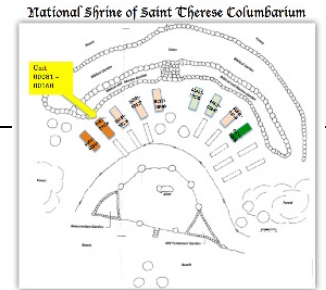

## National Shrine of St. Therese Columbarium

### Double Niches 00081 - 00120

Facing the Cross....this Columbarium Unit is the second unit in from the end on the left.  
This side faces the last unit on the left.

\$4400	00081	00082	00083	00084	00085	00086	00087 Carola Thompson	00088 Mike Peterson
\$4400	00089	00090	00091	00092	00093	00094	00095	00096
\$4400	00097	00098	00099	00100	00101	00102	00103	00104
\$4100	00105	00106	00107	00108	00109	00110	00111	00112
\$4100	00113	00114	00115	00116	00117	00118	00119	00120

Column 00081-00120 contains only **DOUBLE NICHES** – 11”x11”x11” – please select urns so that 2 will fit into the space.

Column 00121-00160 contains only **DOUBLE NICHES** – 11”x11”x11” – please select urns so that 2 will fit into the space.